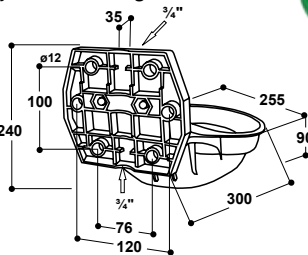

ACCESSORIES:

- **2 fixing brackets** (Order Ref. 101.0167, reinforcing plate incl.) for fixation on 1 1/2" – 2" pipes
- **Connection sets for 3/4" water circuits** (Order Ref. 103.1983) in stainless steel, for easy installation into water circuits