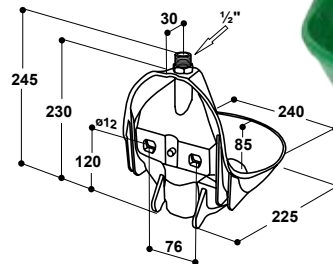

ACCESSORIES:

- **1 fixing bracket** (Order Ref. 131.0169) for fixation on 1 1/2" – 2" pipes

RECOMMENDED FOR:

Calves, horses

with enticement basin

Order Ref.	Type	Packing Hints
100.0010	Drinking bowl Mod. 10P	10 pieces/box
131.0169	Fixing bracket M12 1 1/2" – 2", galvanized	1 piece/bag

- Bowl made of **top quality AQUATHAN plastic**
- Extremely flexible, flexes on impacts, shock-resistant
- **No sharp edges, no risk of injury**
- Smoothly running tube valve in **3/4" brass or 3/4" stainless steel**
- **Female connection from top and bottom**
- Water flow **continuously adjustable** from outside by means of a **regulation screw**
- Calm water flow through tube valve